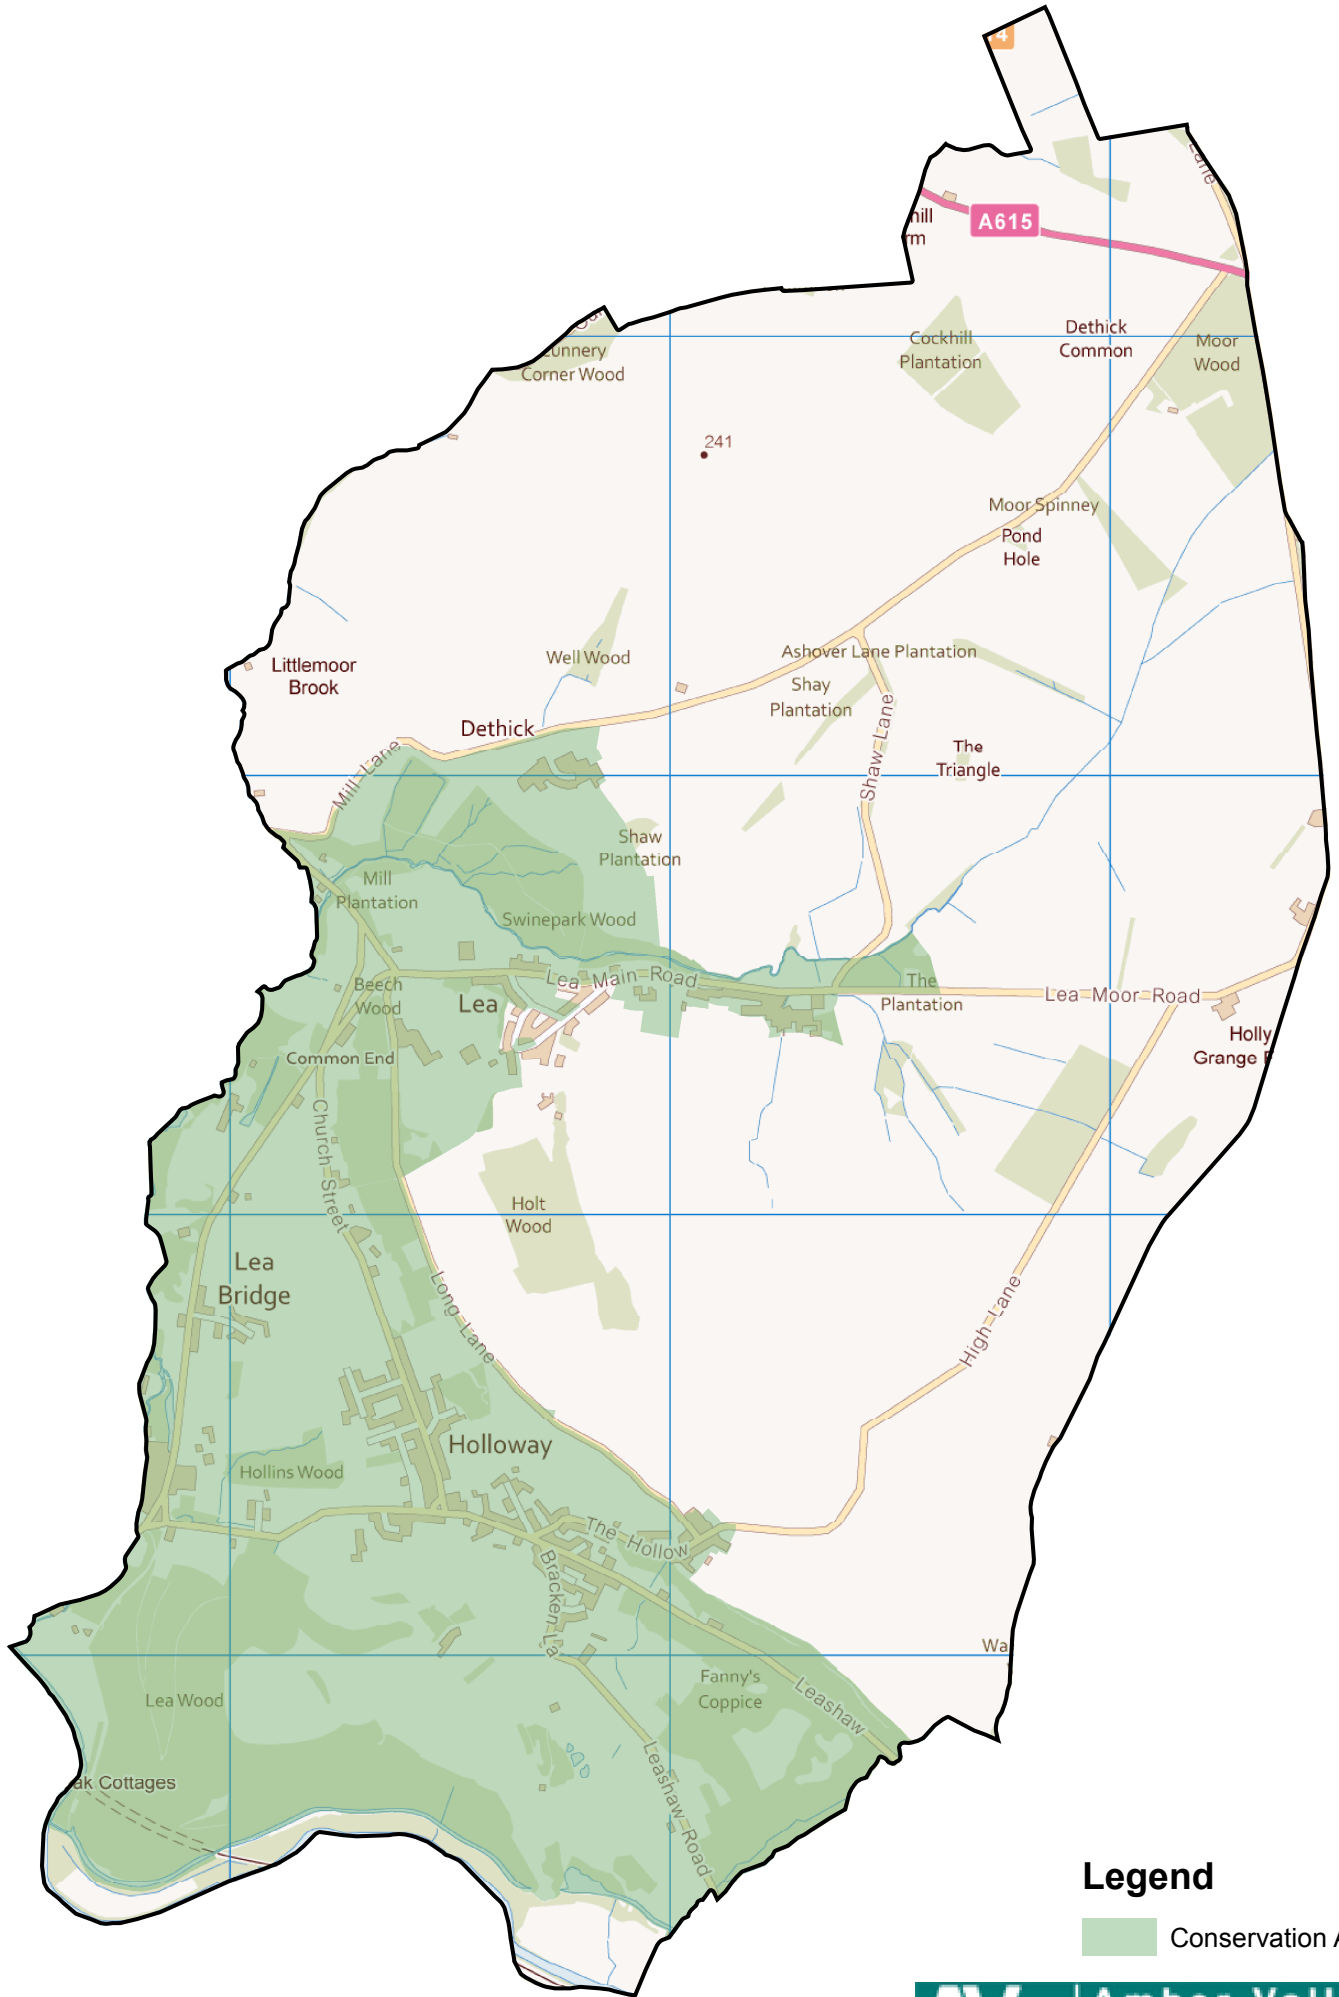

Dethick Lea and Holloway Parish Boundary

Legend

 Conservation Area